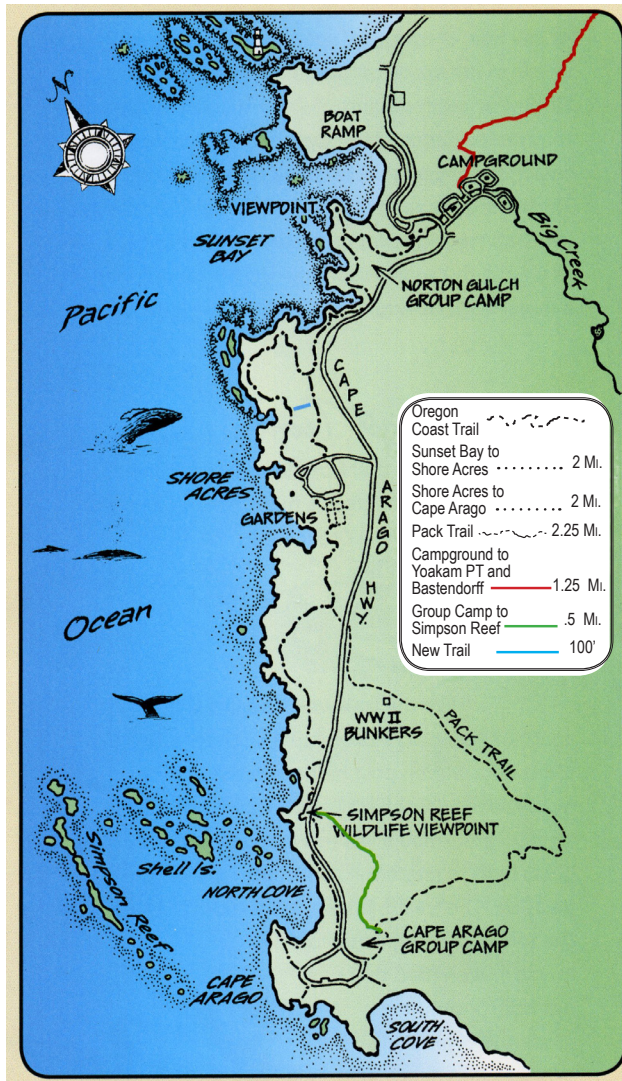

# Trail Map

Sunset Bay to Cape Arago

Sunset Bay

Cape Arago South Cove

[www.shoreacres.net](http://www.shoreacres.net)

## Sites and Sounds

ALONG THE WAY

Shore Acres South

Sea Lions at Simpson Reef

## Pets on Park Trails

- Pets must be kept on a leash and under the physical control of the handler at all times.
- The leash may not exceed six feet in length.
- The handler is responsible for removal of all animal waste from park property, including hiking trails.
- Pets are not allowed outside of vehicles at Shore Acres State Park. If you are hiking the trails you may follow the trail through the park, but you may not enter the Shore Acres Gardens with your pet.

Nature  
HISTORY  
Discovery