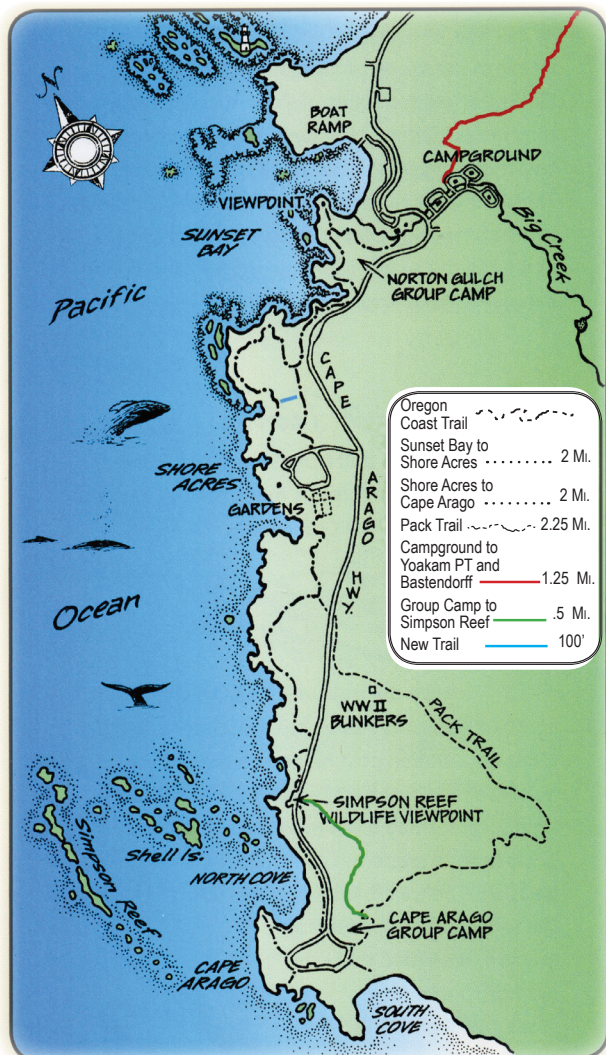

# Trail Map

Sunset Bay to Cape Arago

Sunset Bay

Cape Arago South Cove

[www.shoreacres.net](http://www.shoreacres.net)

## Sites and Sounds

ALONG THE WAY

Shore Acres South

Sea Lions at Simpson Reef

## Pets on Park Trails

- Pets must be kept on a leash and under the physical control of the handler at all times.
- The leash may not exceed six feet in length.
- The handler is responsible for removal of all animal waste from park property, including hiking trails.
- Pets are not allowed outside of vehicles at Shore Acres State Park.
- If you are parked outside of Shore Acres State Park and you are hiking the trails, you may continue on the trail through the park but you may not enter the Shore Acres Gardens with your pet.

## Restrooms

AT SUNSET BAY, SHORE ACRES AND CAPE ARAGO.

*Notepad*

*"The purpose of Friends of Shore Acres, Inc. is to participate in interpretive, educational, and physical development programs with Sunset Bay Management Unit." - FoSA Bylaws - 1986*